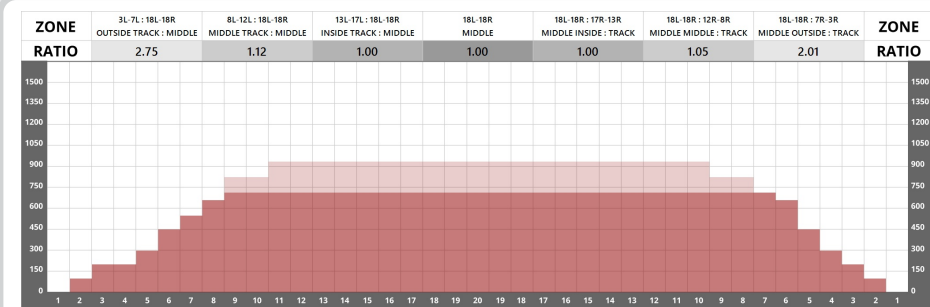

2020 WORLD BOWLING - STOCKHOLM

DISTANCE:	36 FEET	VOLUME:	26.885 mL
RATIO:	2.75	FORWARD:	22.045 mL
DROP BRUSH:	28 FEET	REVERSE:	4.84 mL
TANKS:	KEGEL	PUMP:	MULTI

FORWARD LOADS DATA

#	START	STOP	LOADS	MICS	SPEED	BUFF	TANK	DISTANCE	T.OIL
1	2L	2R	2	50	10	3	A - KEGEL	0 → 1	3,700
2	3L	3R	2	50	14	3	A - KEGEL	1 → 5	3,500
3	5L	4R	2	50	14	3	A - KEGEL	5 → 9	3,200
4	6L	5R	3	50	18	3	A - KEGEL	9 → 17	4,500
5	7L	6R	2	50	18	3	A - KEGEL	17 → 22	2,800
6	8L	6R	2	55	18	3	A - KEGEL	22 → 27	2,970
7	9L	7R	1	55	22	3	A - KEGEL	27 → 30	1,375
8	2L	2R	0	50	30	3	A - KEGEL	30 → 36	0

REVERSE LOADS DATA

#	START	STOP	LOADS	MICS	SPEED	BUFF	TANK	DISTANCE	T.OIL
1	2L	2R	0	50	30	3	A - KEGEL	28 → 15	0
2	11L	10R	2	55	18	3	A - KEGEL	15 → 10	2,200
3	9L	8R	2	55	14	3	A - KEGEL	10 → 6	2,640
4	2L	2R	0	50	10	3	A - KEGEL	6 → 0	0