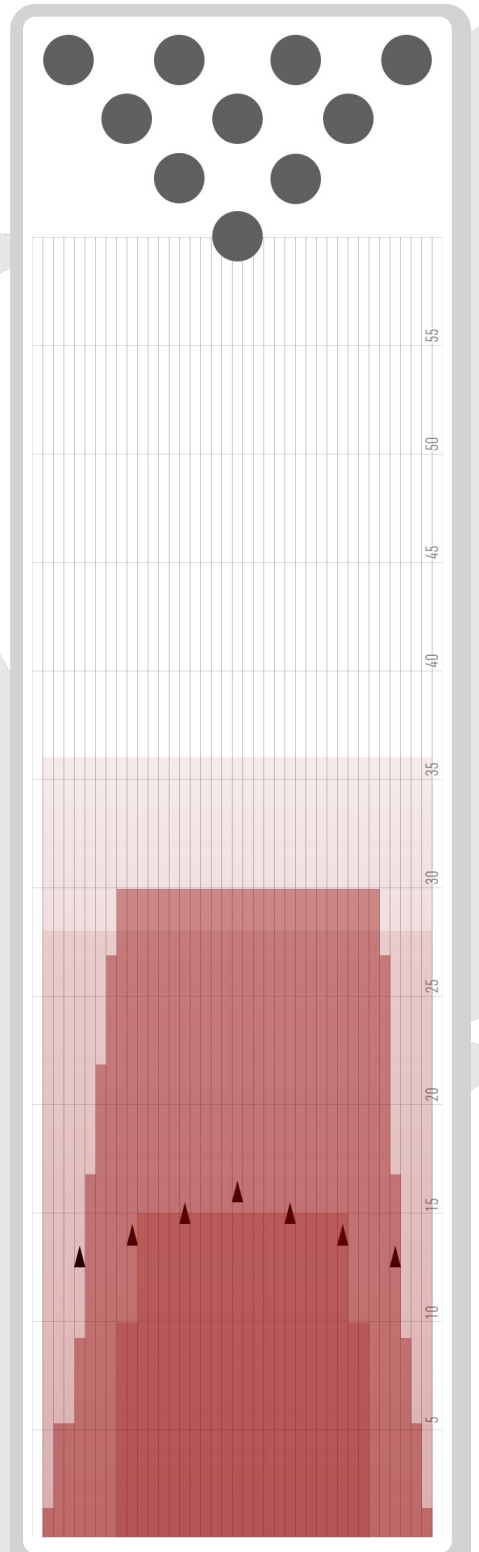

2020 WORLD BOWLING - STOCKHOLM

DISTANCE:	36 FEET	VOLUME:	26.885 mL
RATIO:	2.75	FORWARD:	22.045 mL
DROP BRUSH:	28 FEET	REVERSE:	4.84 mL
TANKS:	KEGEL	PUMP:	MULTI

FORWARD LOADS DATA

#	START	STOP	LOADS	MICS	SPEED	BUFF	TANK	DISTANCE	T.OIL
1	2L	2R	2	50	10	3	A - KEGEL	0 → 1	3,700
2	3L	3R	2	50	14	3	A - KEGEL	1 → 5	3,500
3	5L	4R	2	50	14	3	A - KEGEL	5 → 9	3,200
4	6L	5R	3	50	18	3	A - KEGEL	9 → 17	4,500
5	7L	6R	2	50	18	3	A - KEGEL	17 → 22	2,800
6	8L	6R	2	55	18	3	A - KEGEL	22 → 27	2,970
7	9L	7R	1	55	22	3	A - KEGEL	27 → 30	1,375
8	2L	2R	0	50	30	3	A - KEGEL	30 → 36	0

REVERSE LOADS DATA

#	START	STOP	LOADS	MICS	SPEED	BUFF	TANK	DISTANCE	T.OIL
1	2L	2R	0	50	30	3	A - KEGEL	28 → 15	0
2	11L	10R	2	55	18	3	A - KEGEL	15 → 10	2,200
3	9L	8R	2	55	14	3	A - KEGEL	10 → 6	2,640
4	2L	2R	0	50	10	3	A - KEGEL	6 → 0	0